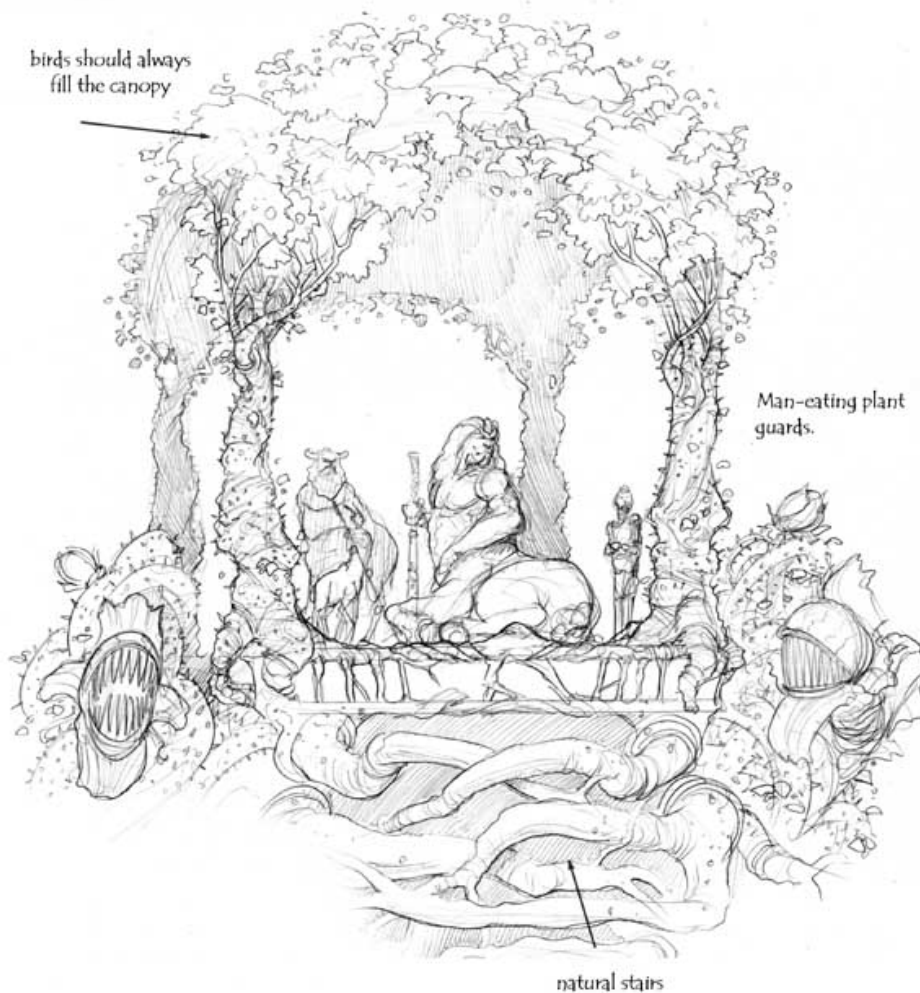

Home > Games > Magic > Magicthegathering.com > Magic Arcana

Green environment

Magic Arcana
Friday, August 2, 2002

During the conceiving for a set, artists have to come up with "environment" sketches that will depict the different "locales" that will be associated with each color. Below is a sketch from the *Odyssey* styleguide that shows one of the "green environments" that later developed into the Krosan Forest where Seton and his Centaurs live.

Green Environment

[Magic Arcana](#) archive

WHAT IS MAGIC?
CLICK HERE!

PRODUCTS

Jorulf
TENTH EDITION
CORE SET

MAGIC ONLINE

MAGIC The Gathering ONLINE
MAGIC ONLINE
MASTERS EDITION

GLEEMAX
FIND OUT MORE!

MESSAGE BOARDS

Magic General Forum
magicthegathering.com Forum

RULES

RULES